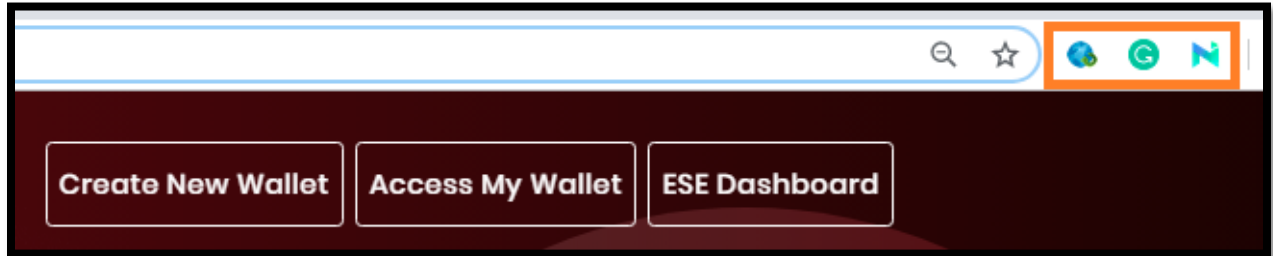

5.Remove any non-Trusted software and browser plugins from your devices.

6.Ensure you have a strong password

7.Don't click on link from untrusted emails.

Eg.1