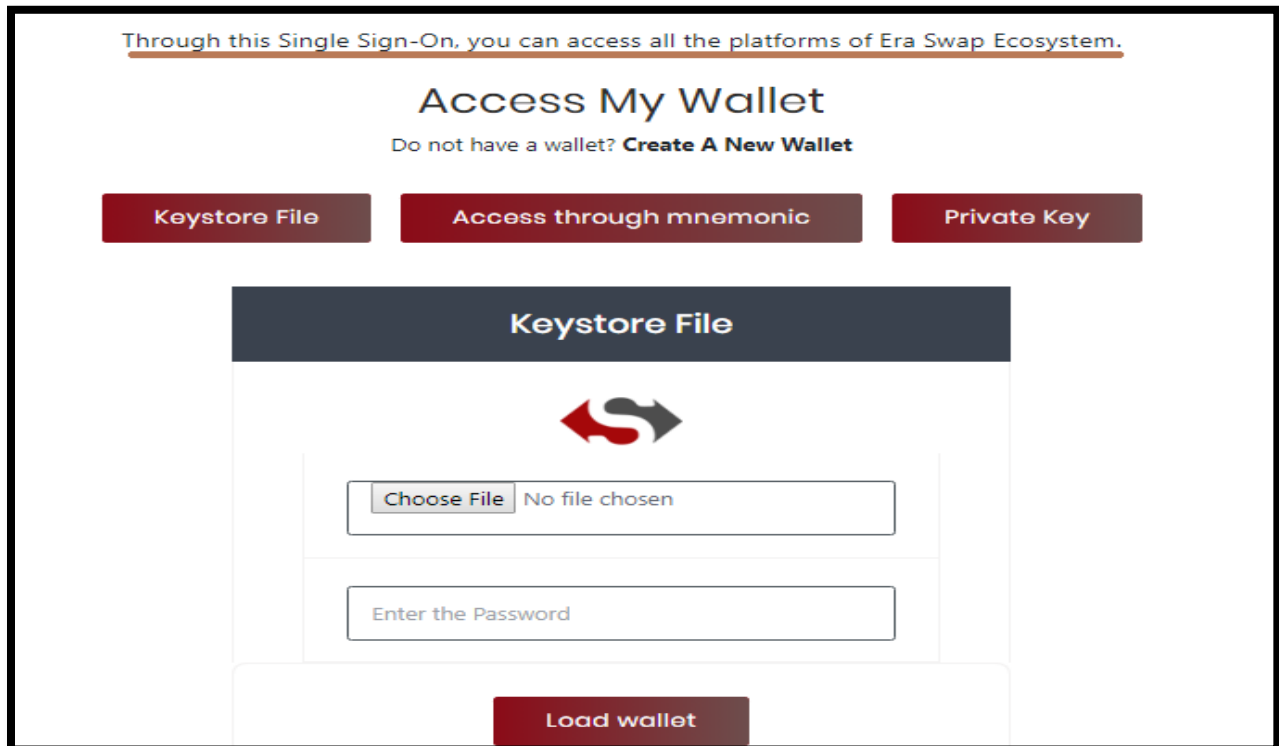

[Access your dashboard](#)

**Step-12:** To Access your Dashboard please go through below steps : How to Log-in to “Era Swap Life”

## How to Log-in to “Era Swap Life”

**Step-1:** Click on Access My Wallet

**Step-2:** Choose any one (Keystore File/ Access through mnemonic/ Private Key)

**Step-2.1:** If Accessing through Keystore File, then follow the below mentioned steps