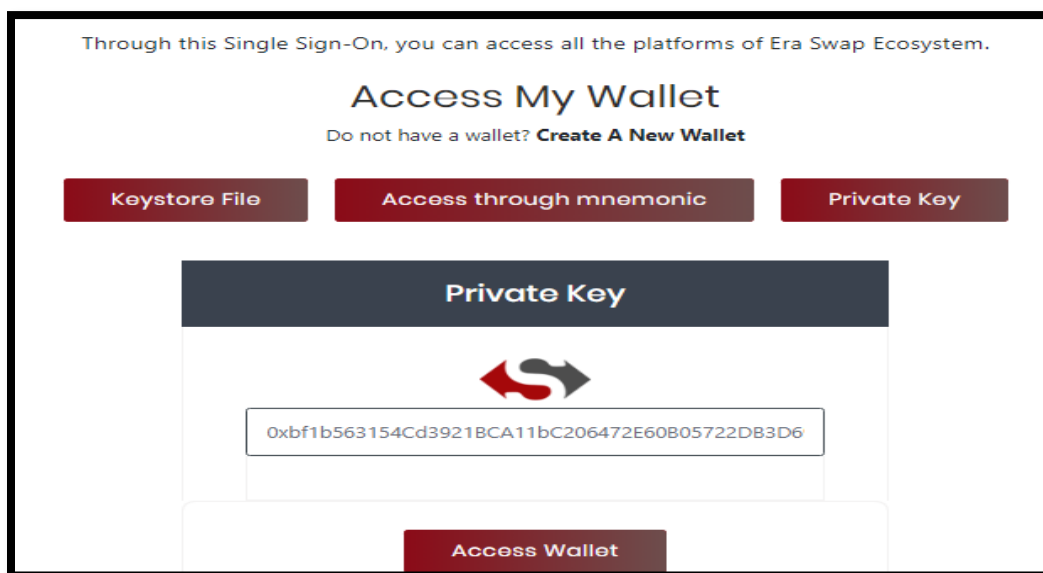

[Access your dashboard](#)

**Step-12:** To Access your Dashboard please go through below steps : How to Log-in to “Era Swap Life”

## How to Log-in to “Era Swap Life”

**Step-1:** Click on Access My Wallet

**Step-2:** Choose any one (Keystore File/ Access through mnemonic/ Private Key)

**Step-2.1:** If Accessing through Keystore File, then follow the below mentioned steps

- Choose your keystore File
- Enter the Password
- Click on Load Wallet

**Step-2.2:** If Accessing through Private Key, then follow the below mentioned steps

- Enter your Private Key
- Click on Access Wallet