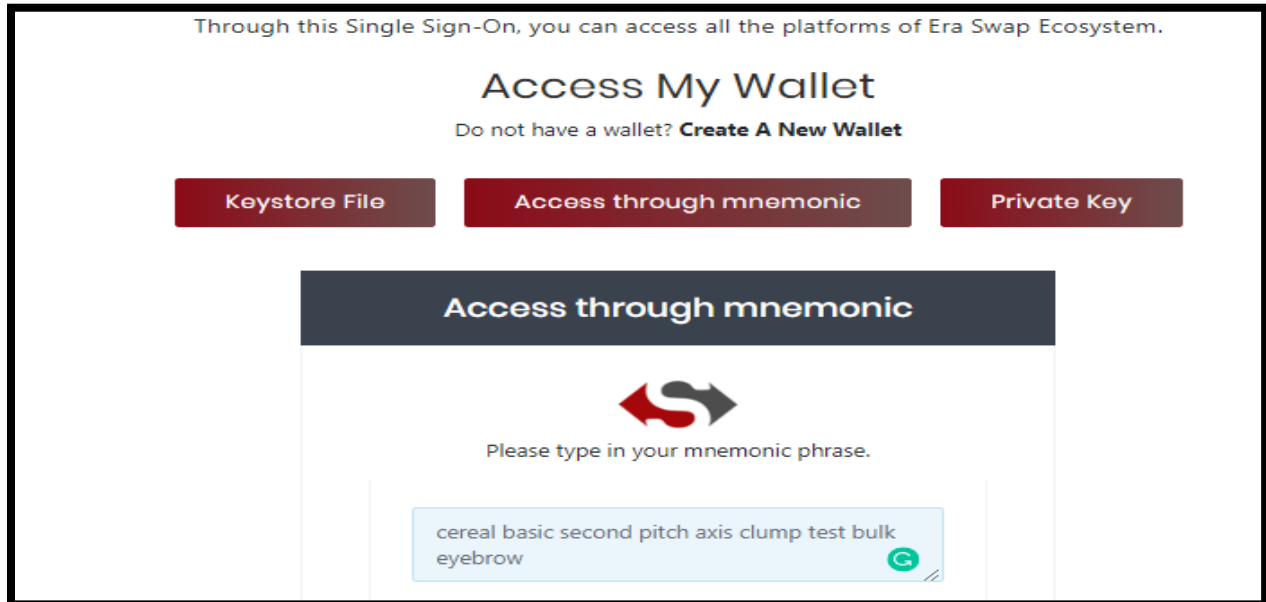

## How to Log-in to “Era Swap Life”

**Step-1:** Click on Access My Wallet

**Step-2:** Choose any one (Keystore File/ Access through mnemonic/ Private Key)

**Step-2.1:** If Accessing through Keystore File, then follow the below mentioned steps

- Choose your keystore File
- Enter the Password
- Click on Load Wallet

**Step-2.2:** If Accessing through Private Key, then follow the below mentioned steps

- Enter your Private Key
- Click on Access Wallet

**Step-2.3:** If Accessing through Mnemonics, then follow the below mentioned steps

- Enter your Mnemonics
- Click on Access My Wallet

**Step-3:** After Completion of any of the Step 2.1/ Step 2.2 or Step 2.3 you will be redirected to the Dashboard