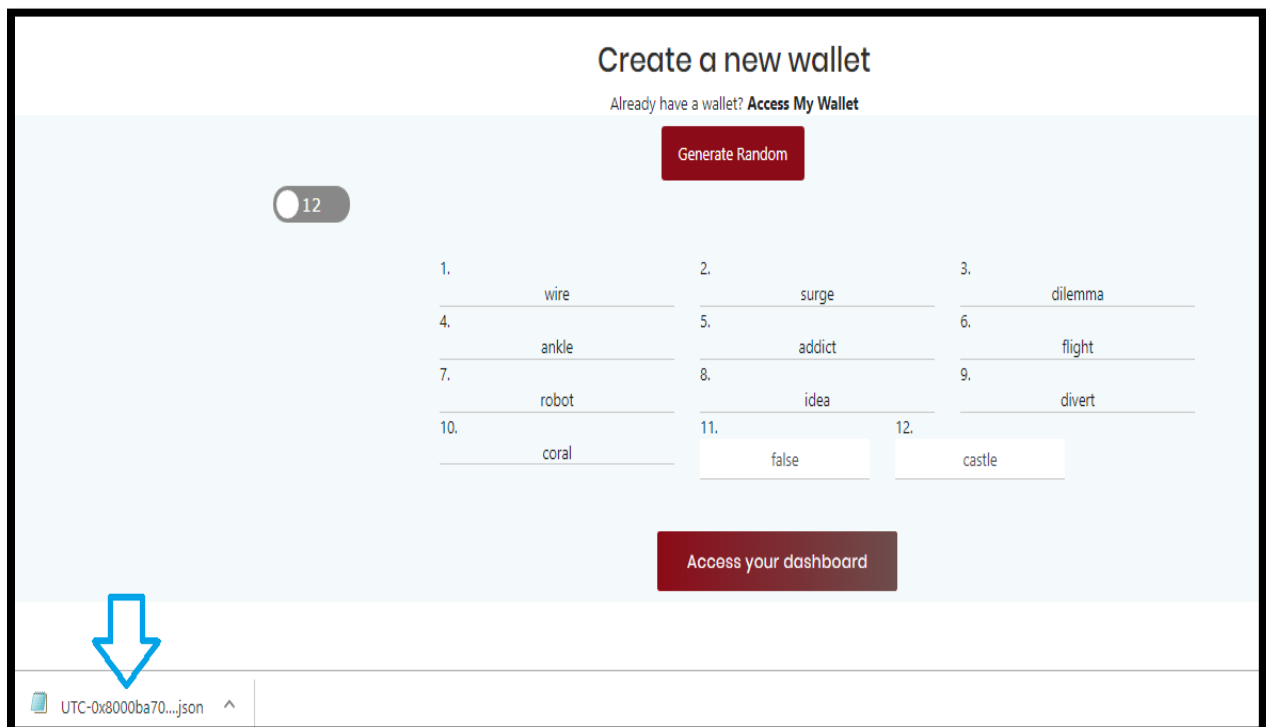

**Submit Mnemonic** 

**Step-8:** Enter Your New Wallet Password

Through the × Ecosystem.

Enter your password 

**Generate Wallet**

1. effort	2. either	3. off
4. soap	5. pill	6. divide
7. struggle	8. eyebrow	9. apology
10. thought	11. barely	12. way

**Step-9:** Click on Generate Wallet

**Step-10:** You will receive your Keystore File,(Save it very carefully).

**Step-11:** Click on Access your Dashboard

Through this Single Sign-On, you can access all the platforms of Era Swap Ecosystem.