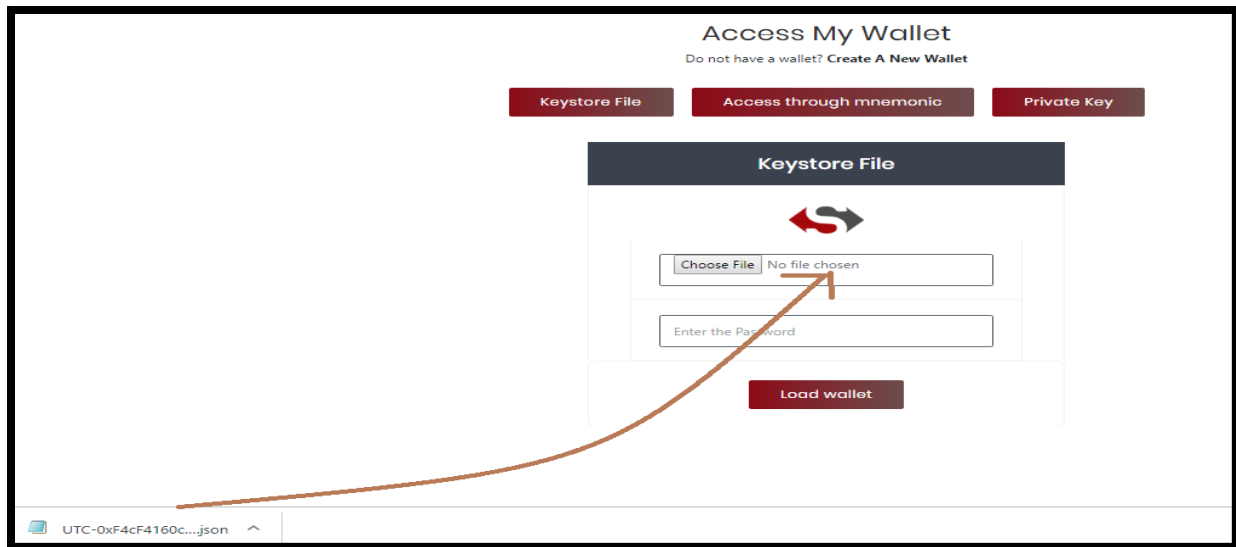

Step-2.1: If Accessing through Keystore File, then follow the below mentioned steps

- Choose your keystore File
- Enter the Password
- Click on Load Wallet